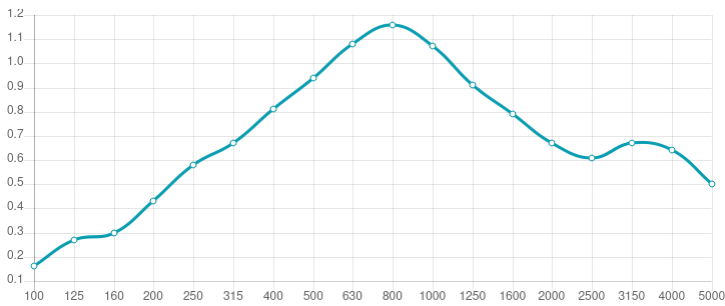

Performance

Technical Information

Features

Type: Absorber

Absorption Range: 315 Hz to 3150 Hz

Acoustic Class: C | (aw) = 0,7

Available fire rates:
FG | Furniture Grade

Materials:
- Natural wood veneer ! Lacquered HMDf
- Marine grade plywood structural frame
- Calibrated cell acoustic foam

Six M6 Screw Thread receiver included on each panel.

Dimensions:

FG - LW | 595x1190x55mm | 3.8 Kg
FG - NW | 595x1190x55mm | 3.68 Kg

Verona Absorber's main goal is to treat absorption problems at medium and high frequencies, reducing standing sound waves and their reflections. Verona's unique pattern renders a 3D effect on its surface, allowing you to arrange them in several stylish designs, creating a unique and distinguished ambience in your room.