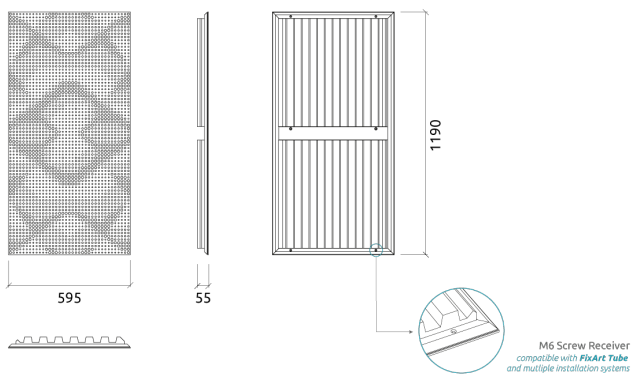

Performance

Technical Information

Features

Type: Absorber

Absorption Range: 315 Hz to 3150 Hz

Acoustic Class: C | (aw) = 0,7

Available fire rates:
FG | Furniture Grade

Materials:
- Natural wood veneer ! Lacquered HMDf
- Marine grade plywood structural frame
- Calibrated cell acoustic foam

Six M6 Screw Thread receiver included on each panel.

Dimensions:

FG - LW | 595x1190x55mm | 3.8 Kg
FG - NW | 595x1190x55mm | 3.68 Kg

Verona Absorber's main goal is to treat absorption problems at medium and high frequencies, reducing standing sound waves and their reflections. Verona's unique pattern renders a 3D effect on its surface, allowing you to arrange them in several stylish designs, creating a unique and distinguished ambience in your room.